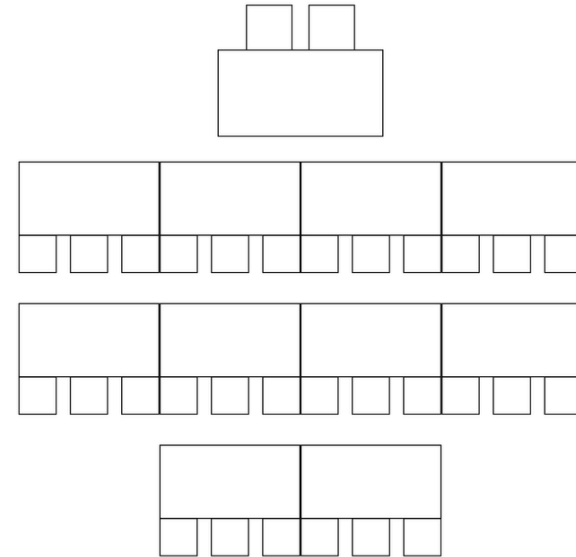

Classroom Setups

Please note that these are approximate estimates

Classroom: Row Chairs/Theater Style
Capacity: 50

Classroom: Classroom (18" Table w/ 3 Chairs)
Capacity: 35

Classroom: U-shape (18" Table w/ 3 Chairs)
Capacity: 18

Classroom: Collaborative Setup (18" Table w/ 3 Chairs)
Capacity: 24

Multipurpose Room Setups

Please note that these are approximate estimates

Multipurpose: Row Chairs/Theater Style
Capacity: 90

Multipurpose: Banquet (60" Round w/ 8 Chairs)
Capacity: 56

Multipurpose: Classroom (18" Table w/ 3 Chairs)
Capacity: 71

Multipurpose: Open Square (18" Table w/ 3 Chairs)
Capacity: 42

Multipurpose: U-shape (18" Table w/ 3 Chairs)
Capacity: 36