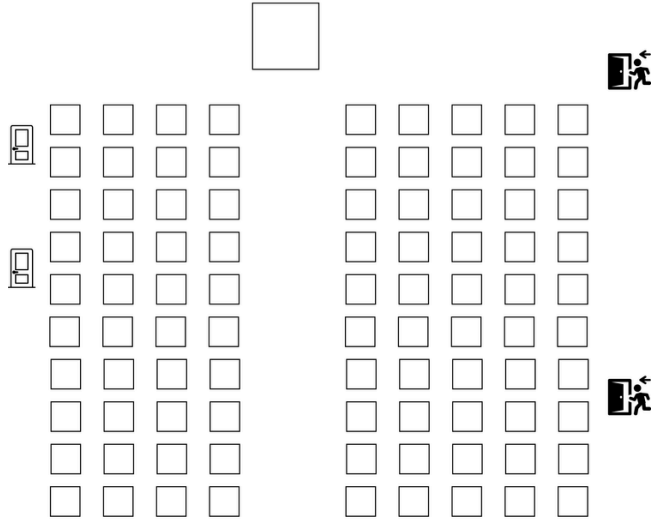

Classroom Setups

Please note that these are approximate estimates

Classroom: Row Chairs/Theater Style
Capacity: 50

Classroom: Classroom (18" Table w/ 3 Chairs)
Capacity: 35

Classroom: U-shape (18" Table w/ 3 Chairs)
Capacity: 18

Classroom: Collaborative Setup (18" Table w/ 3 Chairs)
Capacity: 24

Multipurpose Room Setups

Please note that these are approximate estimates

Multipurpose: Row Chairs/Theater Style
Capacity: 90

Multipurpose: Banquet (60" Round w/ 8 Chairs)
Capacity: 56

Multipurpose: Classroom (18" Table w/ 3 Chairs)
Capacity: 71

Multipurpose: Open Square (18" Table w/ 3 Chairs)
Capacity: 42

Multipurpose: U-shape (18" Table w/ 3 Chairs)
Capacity: 36