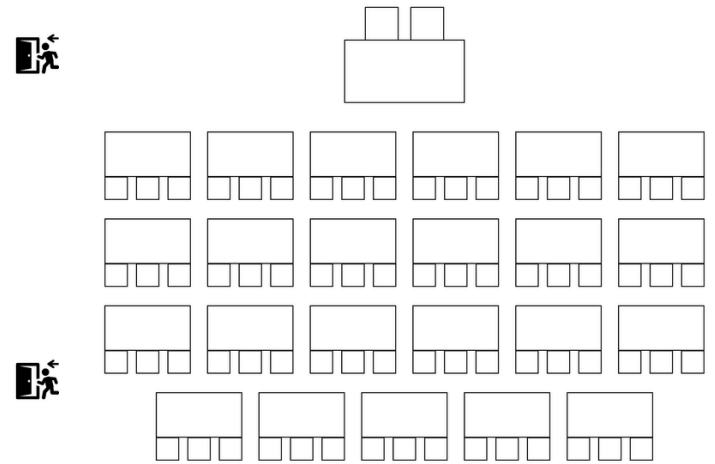

Classroom Setups

Please note that these are approximate estimates

Classroom: Row Chairs/Theater Style
Capacity: 50

Classroom: Classroom (18" Table w/ 3 Chairs)
Capacity: 35

Classroom: U-shape (18" Table w/ 3 Chairs)
Capacity: 18

Classroom: Collaborative Setup (18" Table w/ 3 Chairs)
Capacity: 24

Multipurpose Room Setups

Please note that these are approximate estimates

Multipurpose: Row Chairs/Theater Style
Capacity: 90

Multipurpose: Banquet (60" Round w/ 8 Chairs)
Capacity: 56

Multipurpose: Classroom (18" Table w/ 3 Chairs)
Capacity: 71

Multipurpose: Open Square (18" Table w/ 3 Chairs)
Capacity: 42

Multipurpose: U-shape (18" Table w/ 3 Chairs)
Capacity: 36