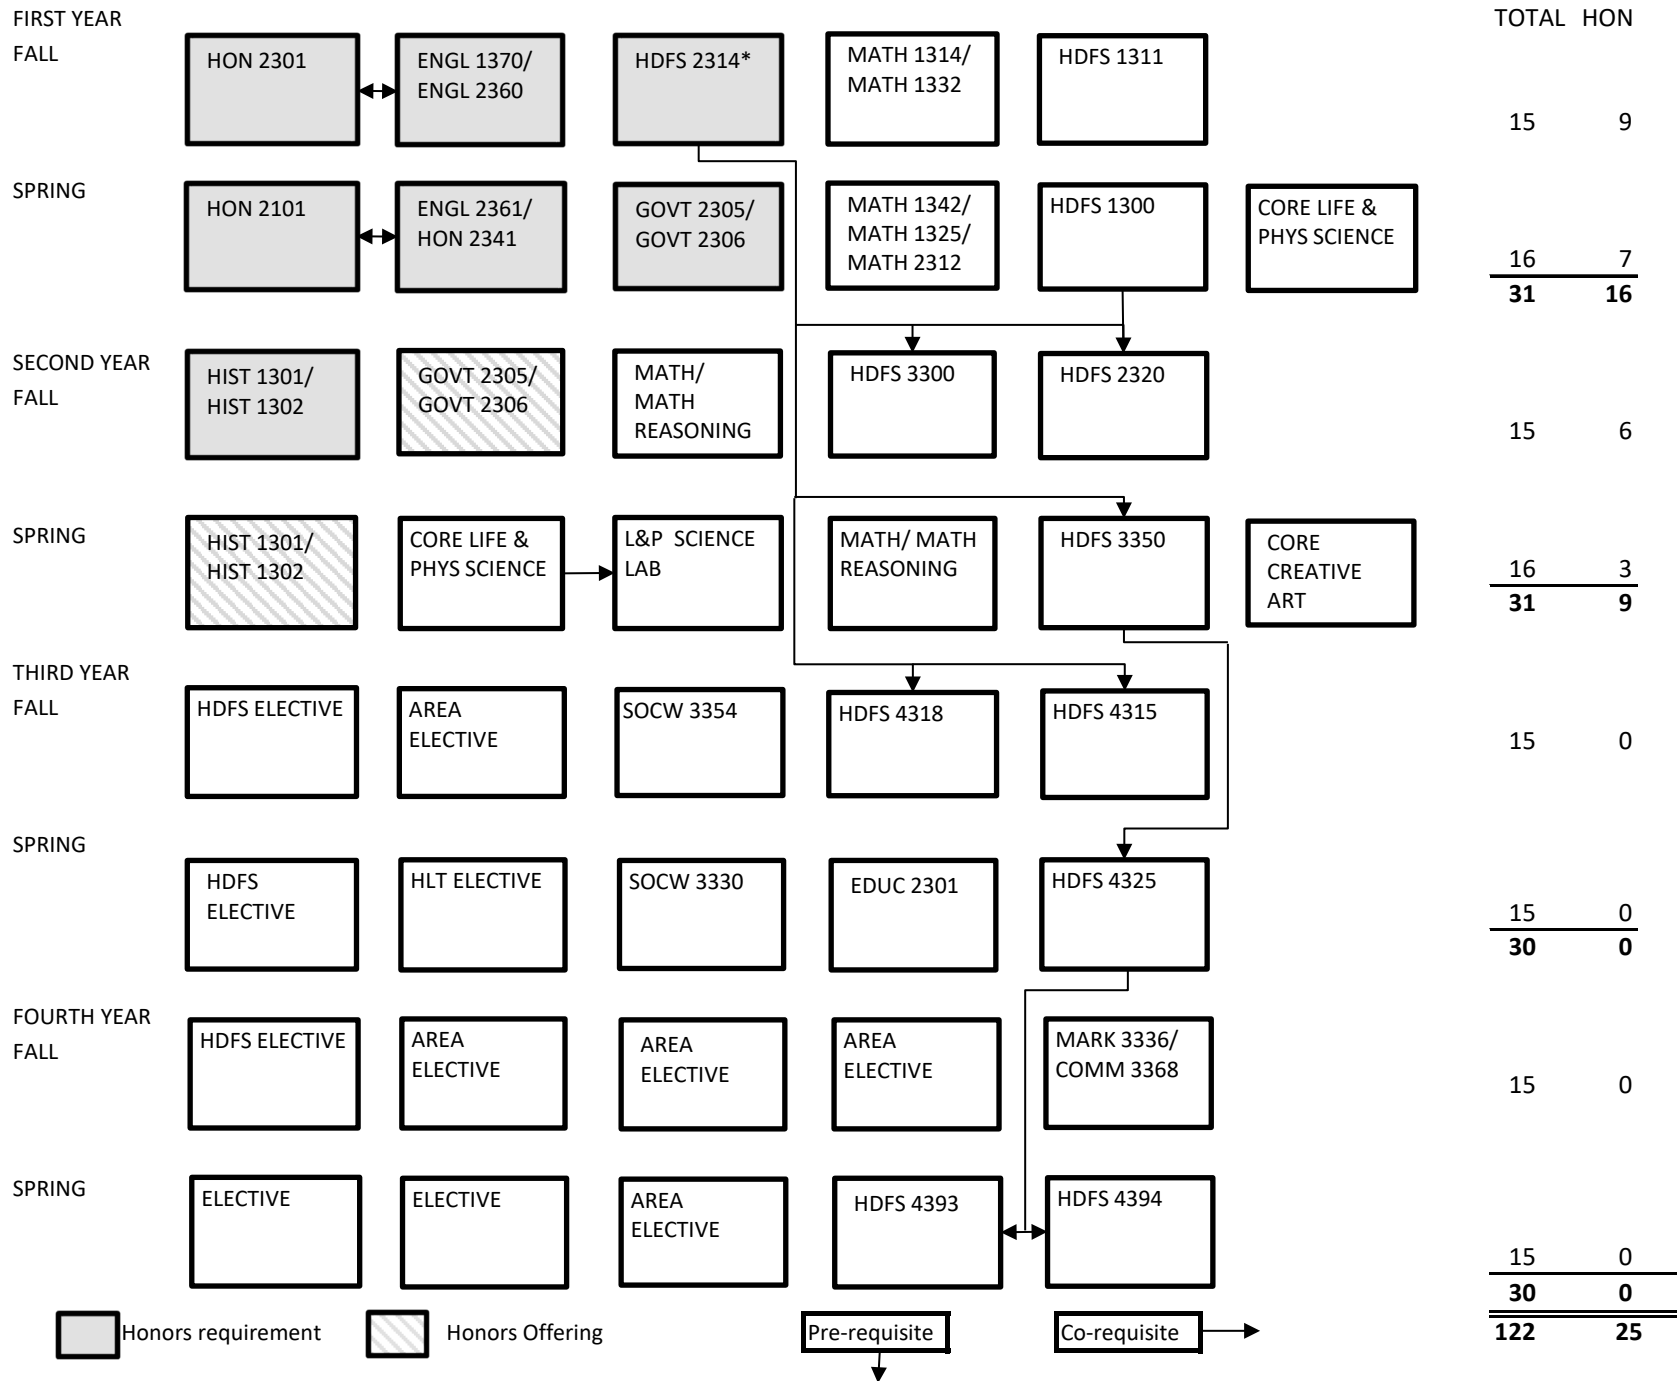

**BACHELOR OF SCIENCE IN HUMAN DEVELOPMENT AND FAMILY SCIENCES - NON-PROFIT LEADERSHIP ALLIANCE  
UNIVERSITY HONORS**

\* Must petition for honors credit or enroll in the Honors section.

<b>Class</b>	<b>Prerequisite</b>	<b>Corequisite</b>
COMM 3368	COMM 2311, COMM 3360	
HDFS 2320	HDFS 1300, HDFS 2314	
HDFS 3300	3-hours core social science	
HDFS 3350	HDFS 1300, HDFS 2314	
HDFS 4315	HDFS 1300, HDFS 2314	
HDFS 4318	HDFS 1300, HDFS 2314	
HDFS 4325	HDFS 3350	
HDFS 4393	HDFS 4325	HDFS 4394
HDFS 4394	HDFS 4325	HDFS 4393