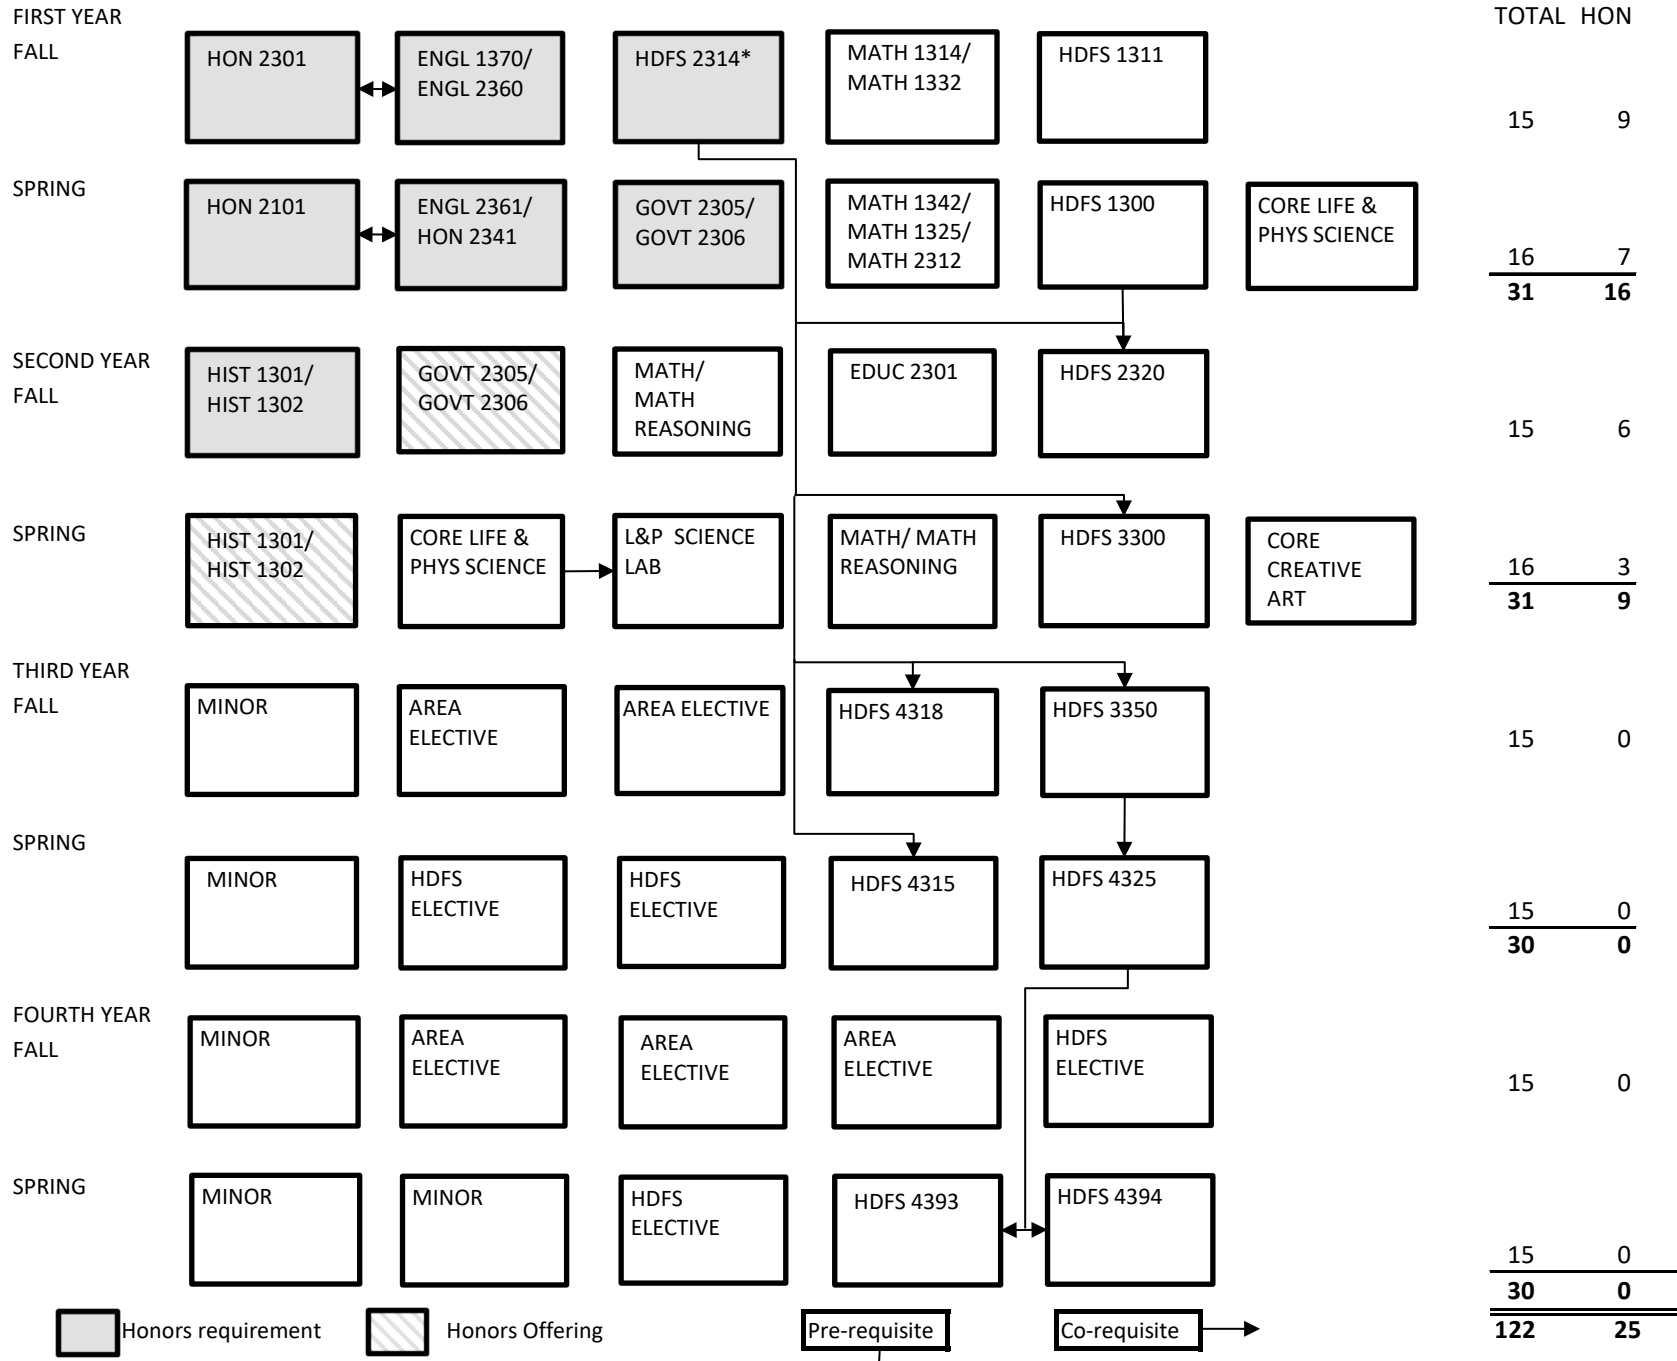

**BACHELOR OF SCIENCE IN HUMAN DEVELOPMENT AND FAMILY SCIENCES  
UNIVERSITY HONORS**

\* Must petition for honors credit or enroll in the Honors section.

<b>Class</b>	<b>Prerequisite</b>	<b>Corequisite</b>
HDFS 2320	HDFS 1300, HDFS 2314	
HDFS 3300	3-hours core social science	
HDFS 3350	HDFS 1300, HDFS 2314	
HDFS 4315	HDFS 1300, HDFS 2314	
HDFS 4318	HDFS 1300, HDFS 2314	
HDFS 4325	HDFS 3350	
HDFS 4393	HDFS 4325	HDFS 4394
HDFS 4394	HDFS 4325	HDFS 4393