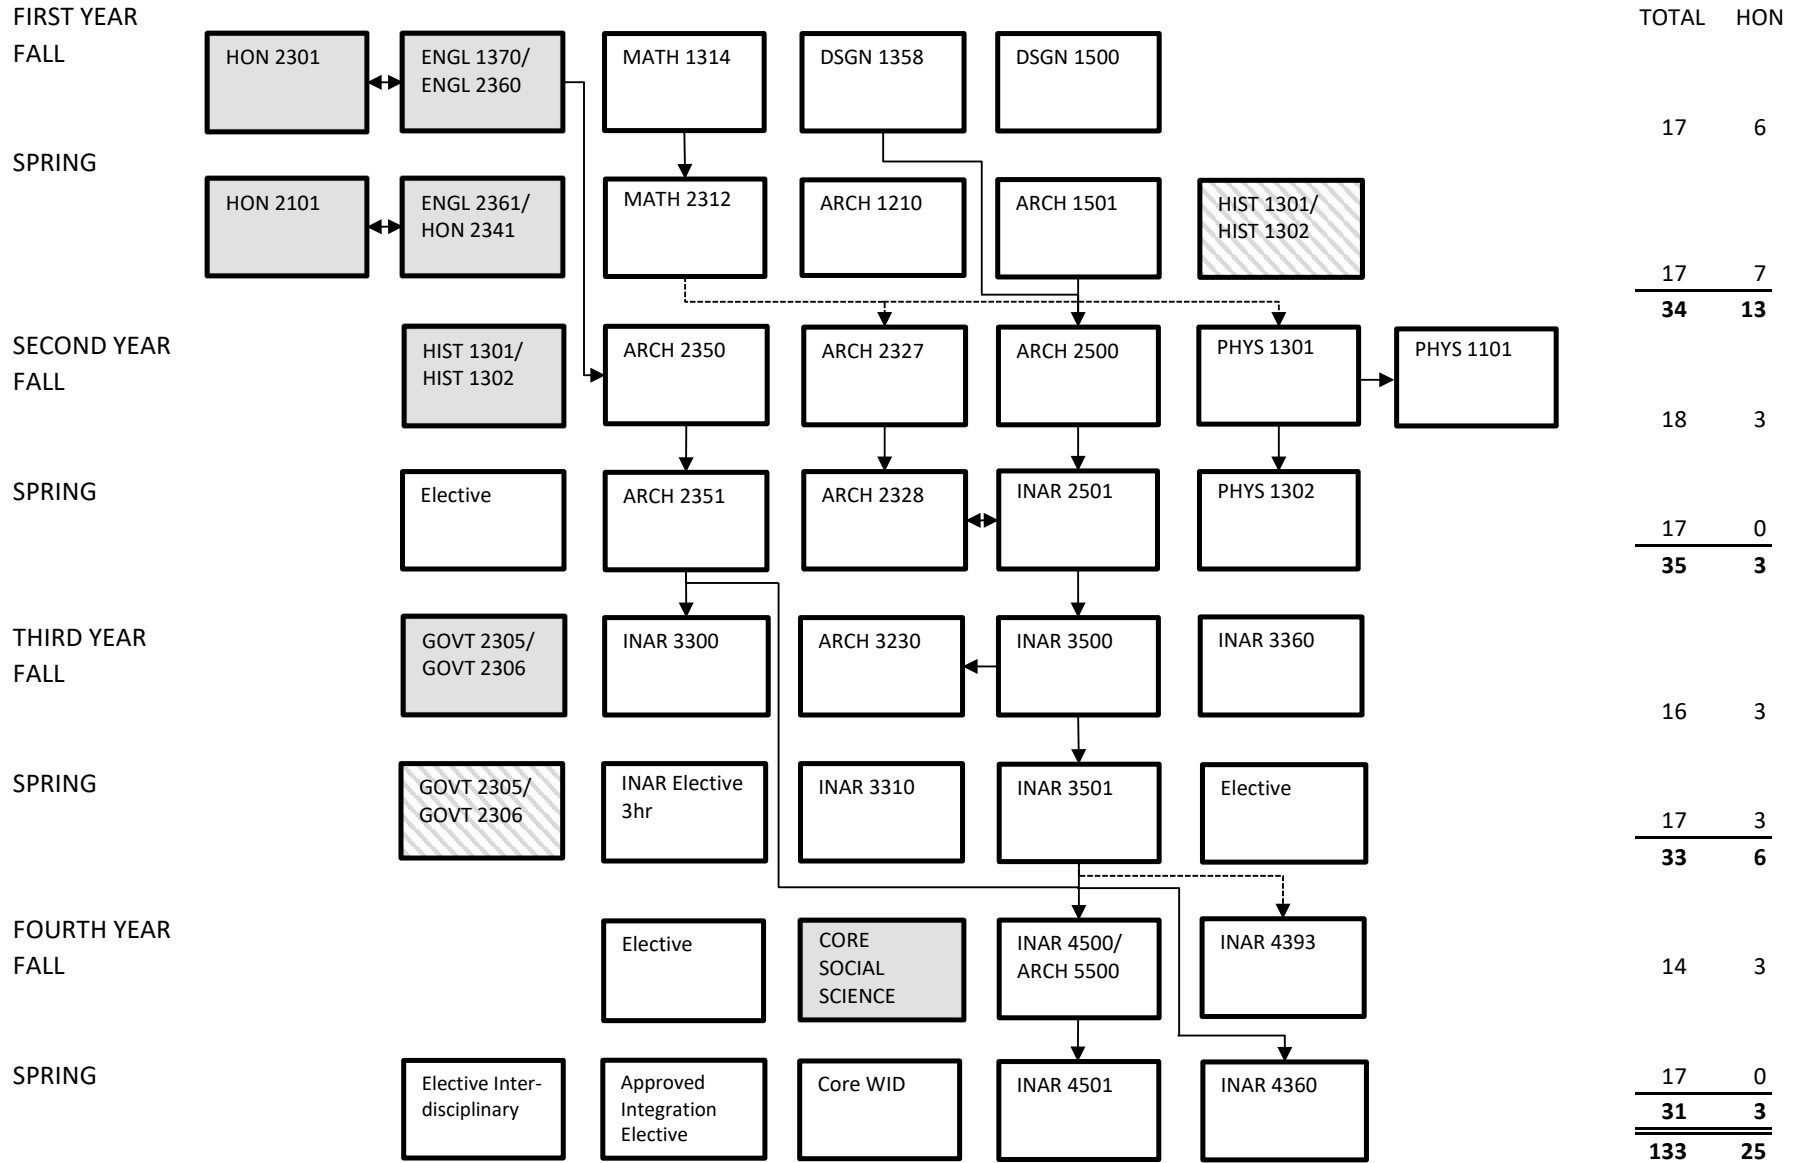

**BACHELOR OF SCIENCE IN INTERIOR ARCHITECTURE
UNIVERSITY HONORS**

**BACHELOR OF SCIENCE IN INTERIOR ARCHITECTURE
UNIVERSITY HONORS**

**BACHELOR OF SCIENCE IN INTERIOR ARCHITECTURE
UNIVERSITY HONORS**

Class	Prerequisite	Corequisite
ARCH 2327	MATH 2312	
ARCH 2328	ARCH 2327	INAR 2501
ARCH 2350		ENGL 1302 or ENGL 1370
ARCH 2351	ARCH 2350	ENGL 1302 or ENGL 1370
ARCH 2500	ARCH 1501, DSGN 1358	ARCH 2327
ARCH 3230		ARCH 3500
ARCH 4360	INAR 3501	
ARCH 4501	ARCH 2350, ARCH 2351, INAR 3501	
INAR 2501	ARCH 2500	ARCH 2328
INAR 3300	ARCH 2350, ARCH 2351	
INAR 3360	INDS major	
INAR 3500	INAR 2501	
INAR 3501	INAR 3500	
INAR 4360	INAR 3501	
INAR 4393	INAR 3501	
INAR 4500	ARCH 2350, ARCH 2351, INAR 3501	
INAR 4501	ARCH 2350, ARCH 2351, INAR 4500	
MATH 2312	MATH 1314	
PHYS 1101		PHYS 1301
PHYS 1301	MATH 2312 or equivalent	
PHYS 1302	PHYS 1301	