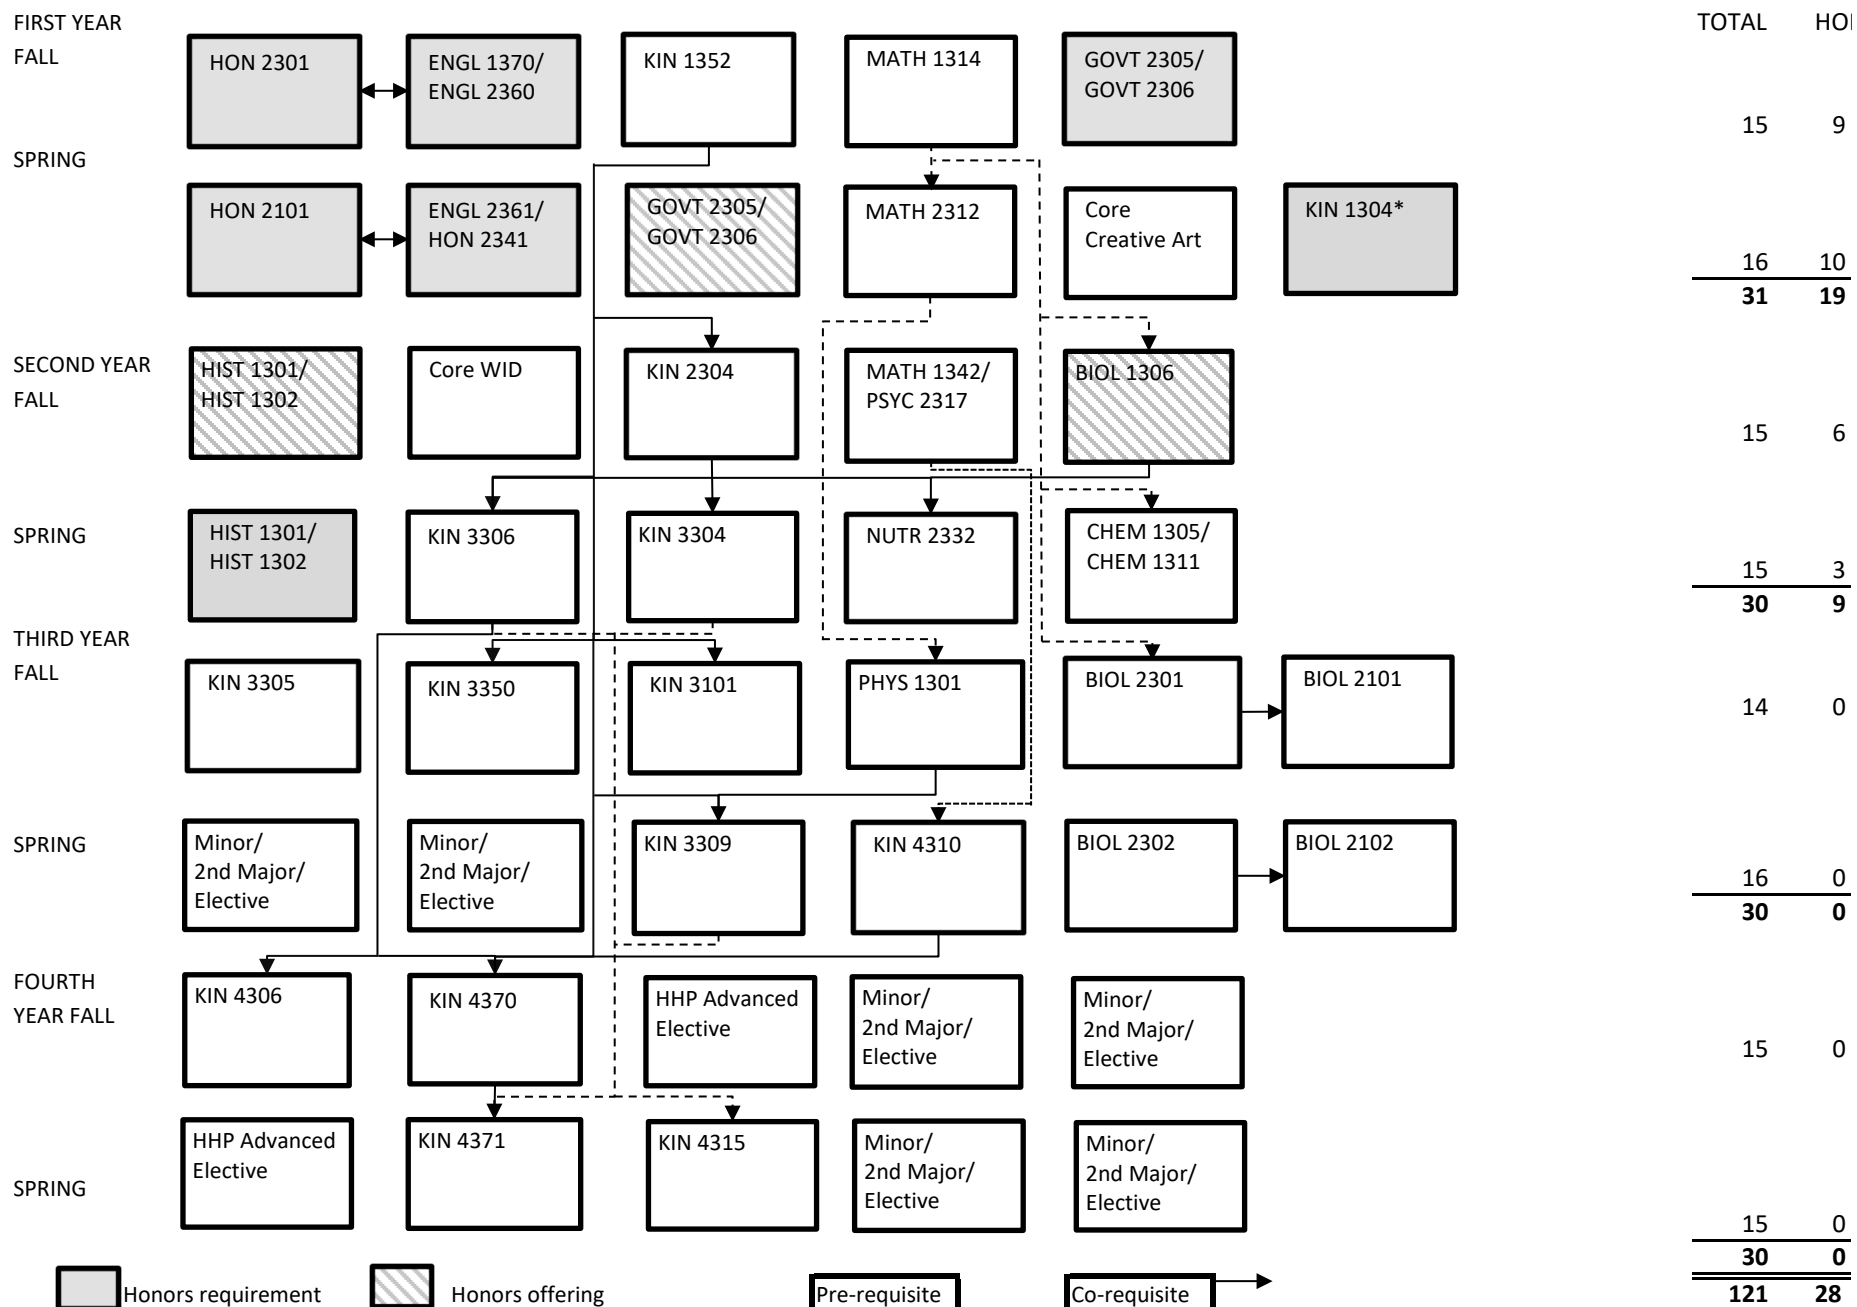

**BACHELOR OF SCIENCE IN KINESIOLOGY-EXERCISE SCIENCE: PRIMARY
UNIVERSITY HONORS**

Honors requirement
 Honors offering

Pre-requisite ↓

Co-requisite →

Class	Prerequisite	Corequisite
BIOL 1306	MATH 1314	
CHEM 1305		MATH 1314
CHEM 1311	MATH 2312	
KIN 2304	KIN 1352	
KIN 3101		
KIN 3304	KIN 2304 and 3 semester hours of biology	
KIN 3306	KIN 1352 and 3 semester hours of biology	
KIN 3309	KIN 1352, PHYS 1301, 6 semester hours of biology	
KIN 3350	KIN 1352	
KIN 4306	KIN 3306	
KIN 4310	junior standing, MATH 1342 or PSYC 2317	
KIN 4315	KIN 3306, KIN 3309	
KIN 4370	KIN 1352, KIN 3306, KIN 4310	
KIN 4371	KIN 1352, KIN 3304, KIN 3306, KIN 4370	
MATH 2312	MATH 1314	
MATH 1342	MATH 1314 MATH 1332	
NUTR 2332	MATH 1314 and 3 semester hours of biology	
PHYS 1301	MATH 2312	
PSYC 2317	MATH 1314 MATH 1332	