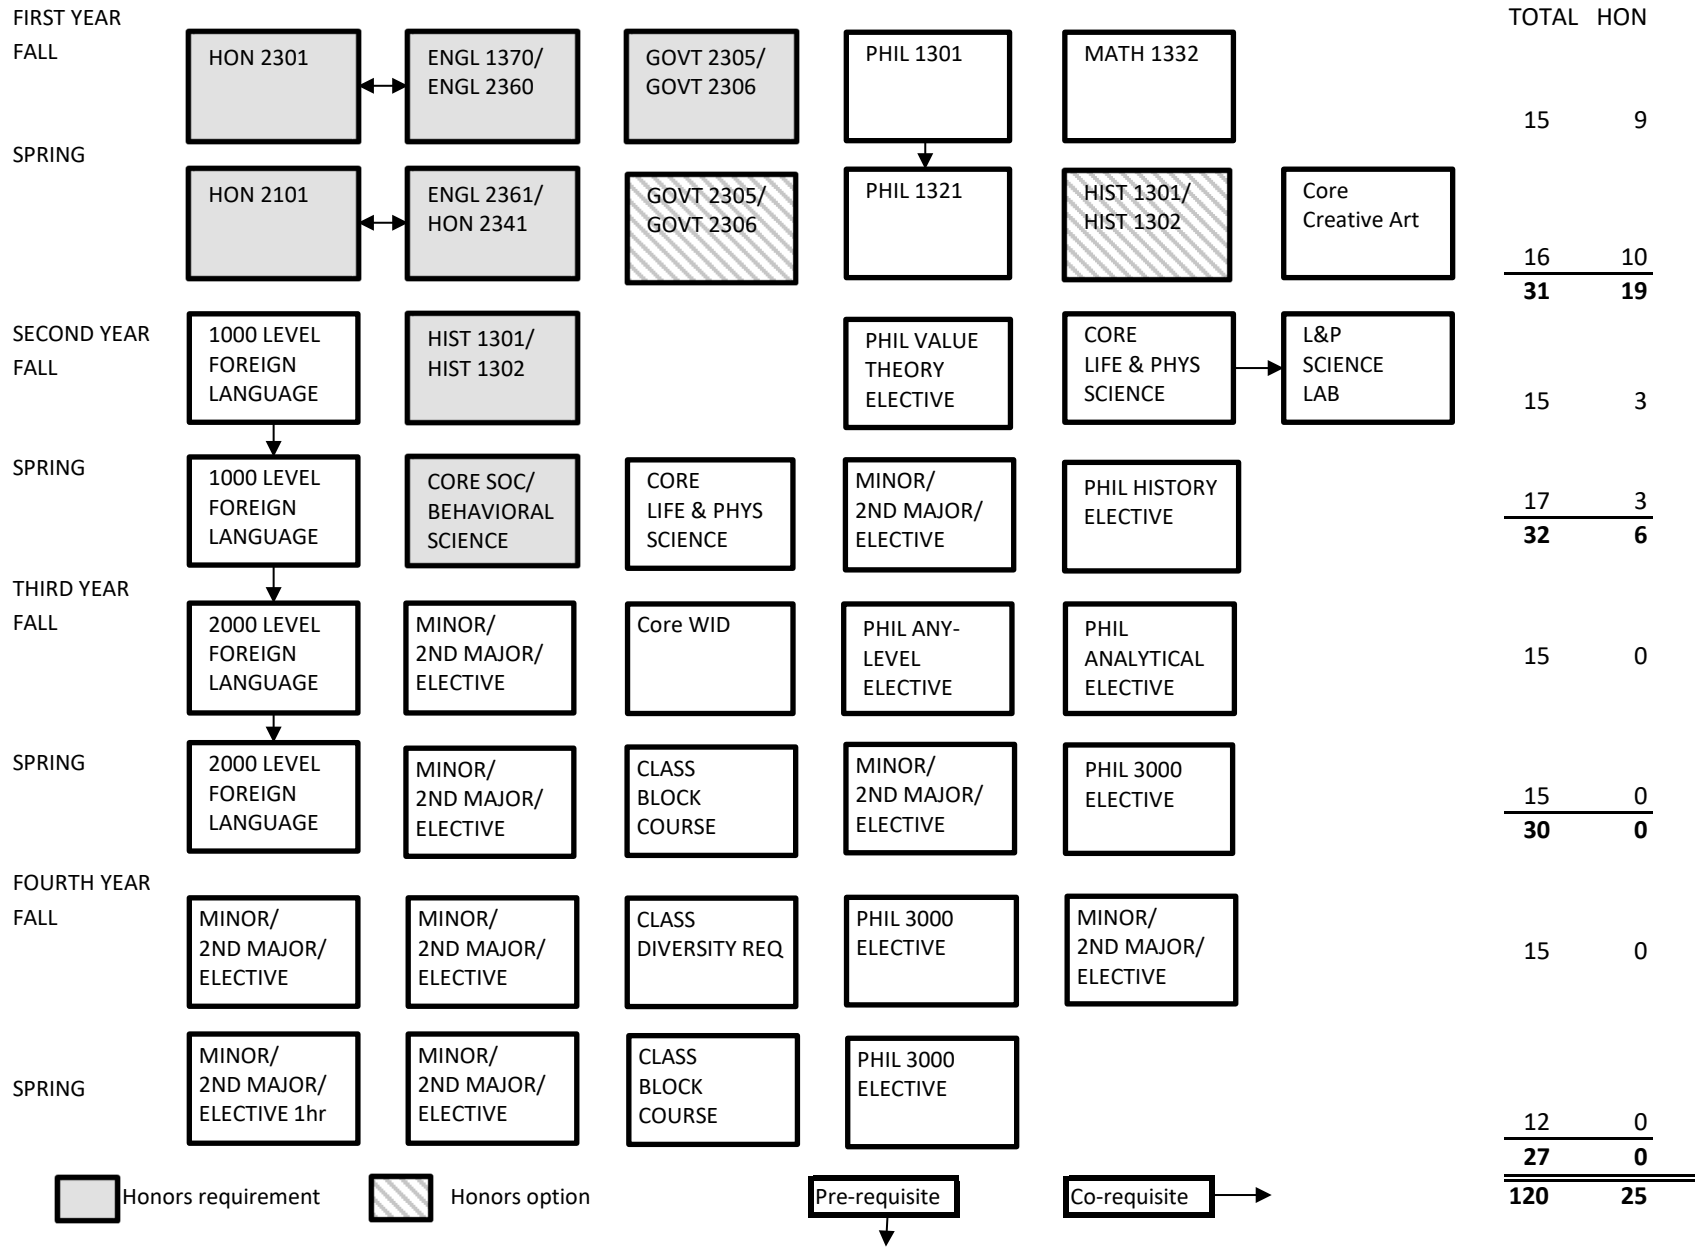

**BACHELOR OF ARTS IN PHILOSOPHY  
UNIVERSITY HONORS**

<b>Class</b>	<b>Prerequisite</b>	<b>Corequisite</b>
PHIL 1301	ENGL 1301	
PHIL 1321	MATH 1314	
<b>Value Theory</b>		
PHIL 3350	3-hours of PHIL	
PHIL 3351	3-hours of PHIL	
PHIL 3354	3-hours of PHIL	
PHIL 3355	3-hours of PHIL	
PHIL 3356	3-hours of PHIL	
PHIL 3357	3-hours of PHIL	
PHIL 3359	3-hours of PHIL	
PHIL 3361	3-hours of PHIL	
PHIL 3363	3-hours of PHIL	
PHIL 3371	3-hours of PHIL	
PHIL 3375	3-hours of PHIL	
<b>Analytic</b>		
PHIL 3321	PHIL 2321	
PHIL 3332	3-hours of PHIL	
PHIL 3333	3-hours of PHIL	
PHIL 3334	6-hours of PHIL	
PHIL 3335	3-hours of PHIL	
PHIL 3336	3-hours of PHIL	
PHIL 3342	PHIL 2321	
PHIL 3344	3-hours of PHIL	
PHIL 3345	3-hours of PHIL	
PHIL 3346	3-hours of PHIL	
PHIL 3349	3-hours of PHIL	
PHIL 3377	3-hours of PHIL	
<b>History of Philosophy</b>		
PHIL 3304	3-hours of PHIL	
PHIL 3305	3-hours of PHIL	
PHIL 3358	3-hours of PHIL	
PHIL 3382	3-hours of PHIL	
PHIL 3383	3-hours of PHIL	
PHIL 3386	3-hours of PHIL	
PHIL 3388	3-hours of PHIL	