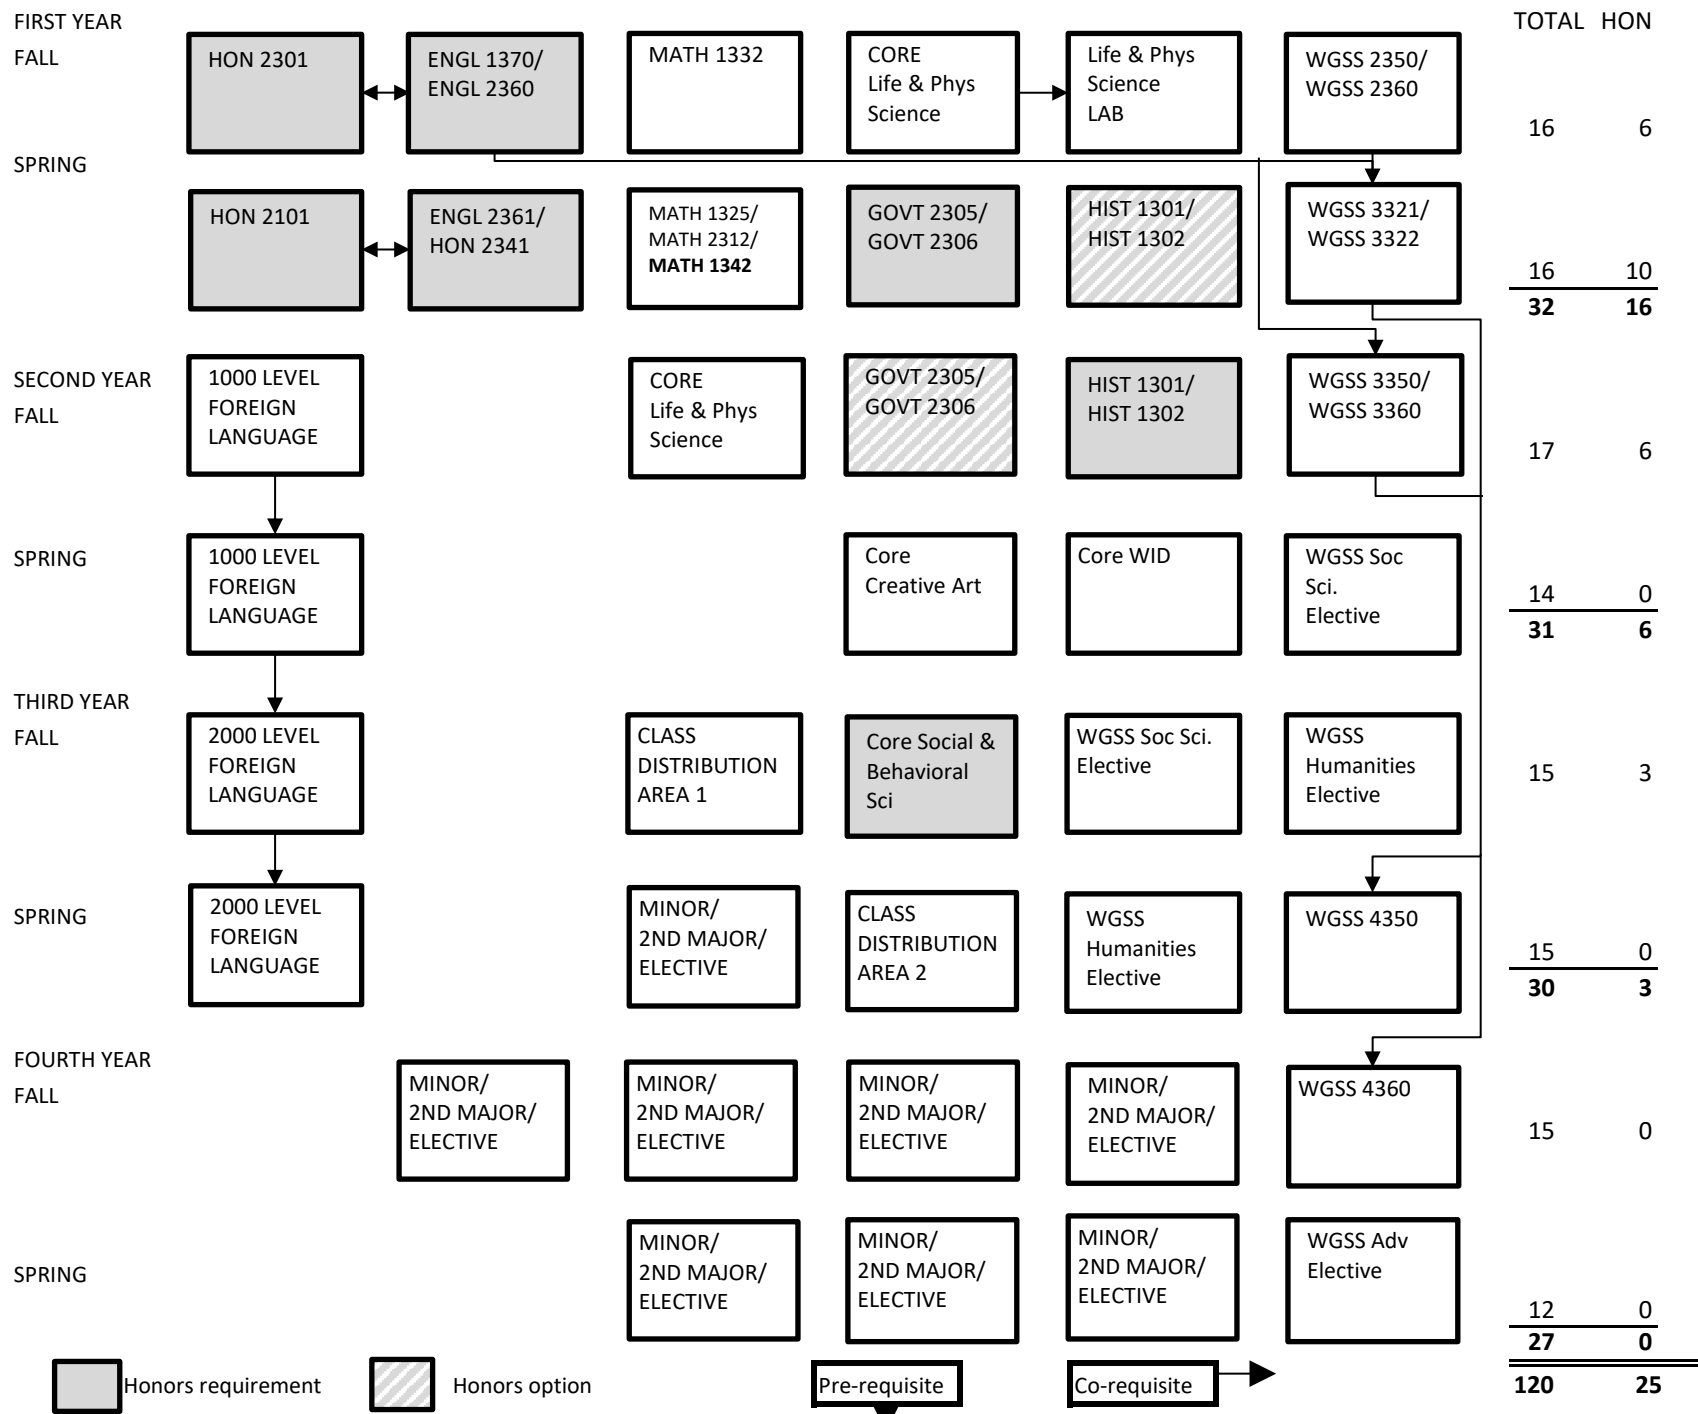

**BACHELOR OF ARTS IN WOMEN'S, GENDER SEXUALITY STUDIES  
UNIVERSITY HONORS**

<b>Class</b>	<b>Prerequisite</b>	<b>Corequisite</b>
WGSS 3321	ENGL 1302, WGSS 2350 or WGSS 2360	
WGSS 3322	ENGL 1302, WGSS 2350 or WGSS 2360	
WGSS 3350	ENGL 1302, WGSS 2350 or WGSS 2360	
WGSS 3360	ENGL 1302, WGSS 2350 or WGSS 2360	
WGSS 4350	ENGL 1302, WGSS 3350 or WGSS 3360, WGSS 3321 or WGSS 3322, two additional WGSS electives	
WGSS 4360	ENGL 1302, WGSS 3350 or WGSS 3360	